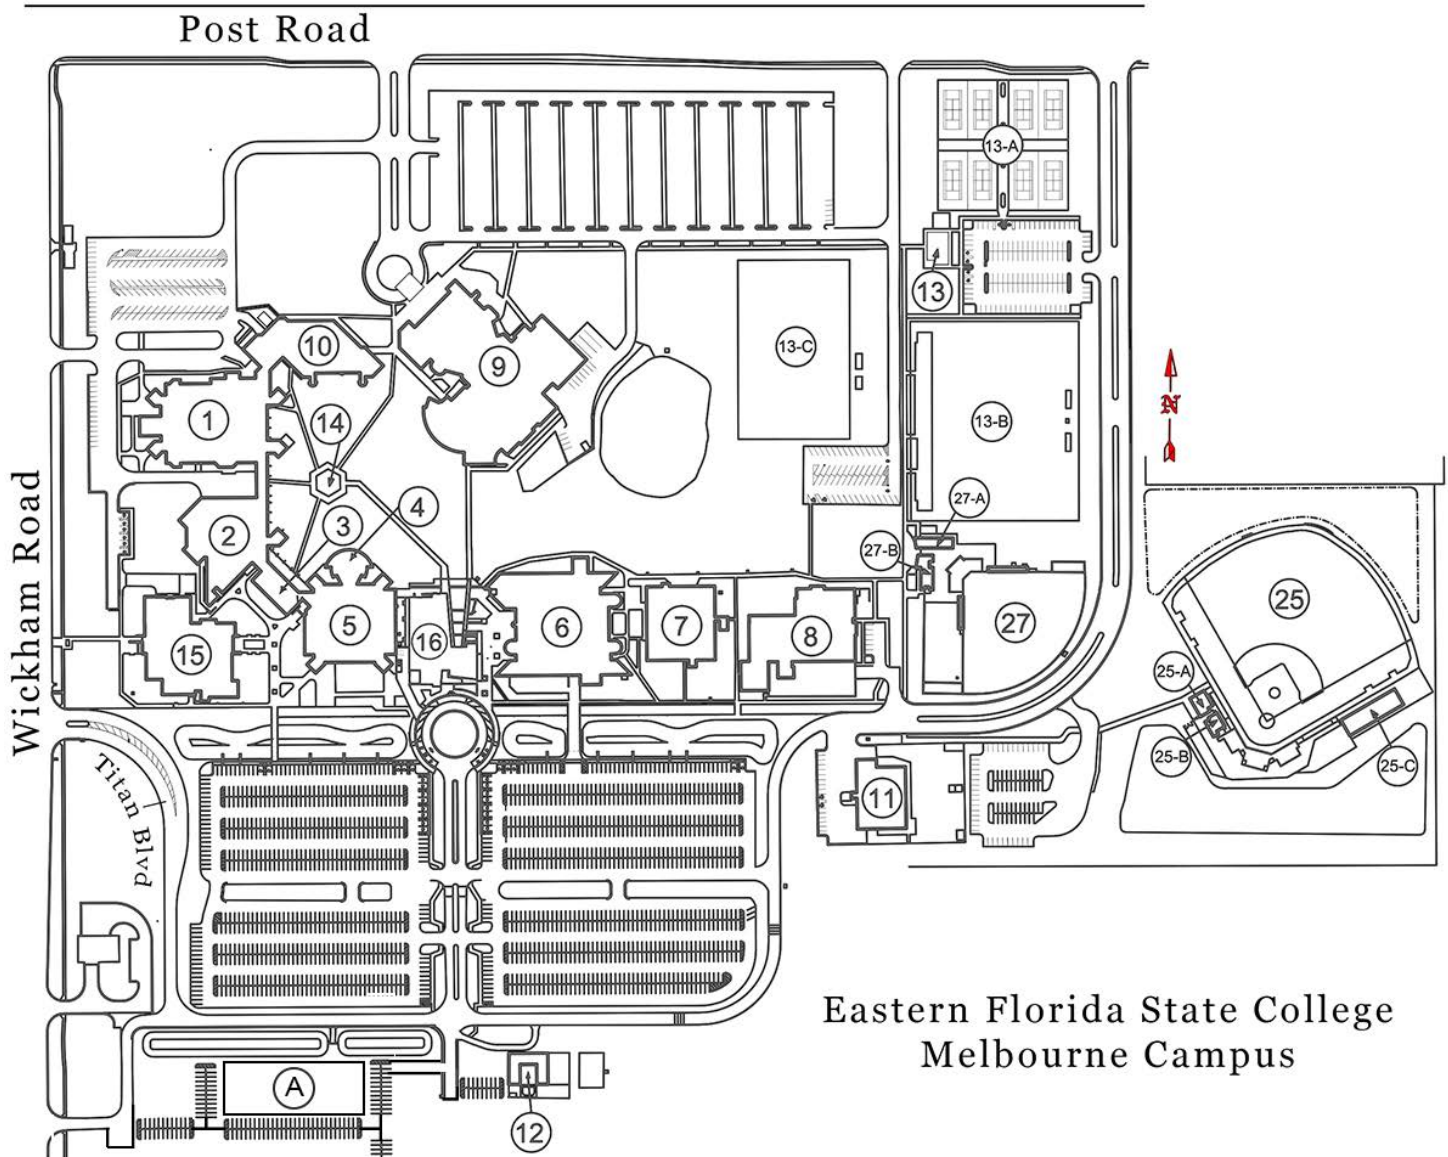

Melbourne Campus Map

3865 North Wickham Road, Melbourne, FL 32935

Located on a 120-acre site, the Melbourne Campus provides state-of-the-art classrooms and laboratory facilities that allow students to earn bachelor and associate degrees plus hands-on vocational certificates. Melbourne is home of the Public Safety Institute and Police Testing facilities, Health Sciences Institute, the Maxwell C. King Center for the Performing Arts, and EFSC's state-of-the-art athletics facilities.

Eastern Florida State College
Melbourne Campus

BUILDINGS

A - Student Housing Facilities

- 1-Campus Administration/ Admissions
- 2-Philip L. Nohrr Learning Resources Center
- 3-Bookstore
- 4-Auditorium
- 5-Science Building
- 6-Titan Field House (Gymnasium)
- 7- Dr. Joe Lee Smith Teaching Center
- 8-Public Safety Institute
- 9-King Center for the Performing Arts
- 10- Betty B. Parrish Student Center
- 11- Facilities Services
- 12- Student Amenities/Laundry Building

13-Soccer & Tennis Concessions/Locker Room

- A. Tennis Courts & Tennis Building
- B. Titan Soccer Field
- C. Intramural Field

14-Melissa Prevatt Pavilion

15-Health Sciences Institute

16-Student Union

25-Baseball Complex/Bruce Bochy Field